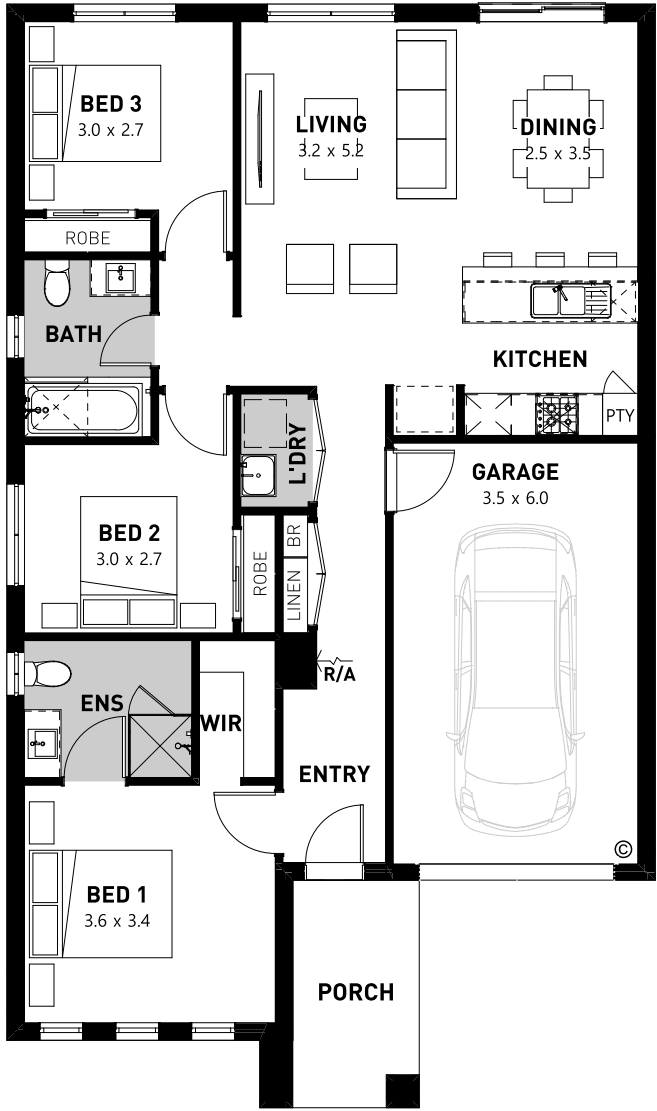

Cooper 14

 3
  2
  1

Minimum Lot Size: 10.5m x 21m	Home Size: 10m x 15.6m	14.04 sq
Design Options: <input type="checkbox"/> Outdoor Living <input type="checkbox"/> Larger Bedrooms		

Disclaimer © 2024, all plans are protected by copyright and are owned by ABN Group (VIC) Pty Ltd. Plans are based on a modern facade. Images used in this brochure are for illustrative purposes only and may depict fixtures, finishes, features, furnishings and landscaping not included in standard pricing or supplied by Homebuyers Centre including, but not limited to, planter boxes, fences, indoor fireplaces, hearth and tiling and barbeques. For more information on the pricing and specification of these homes please contact one of our New Homes Consultants. All information contained within this brochure was accurate at time of printing May 2024.