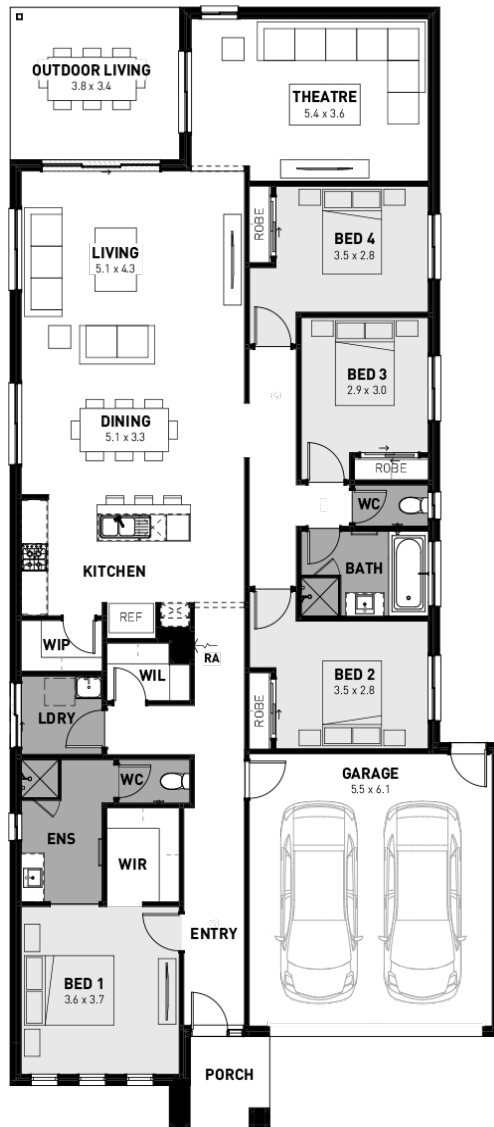

# / Monarch 23

 3
  2
  2

<b>Minimum Block Size:</b> 12.5m x 30m block	<b>Home Size:</b> 11.2m x 22.8m	23.49sq
<b>Design Options:</b>	<input type="checkbox"/> Front Flip	<input type="checkbox"/> 4th Bed in lieu of Theatre
<input type="checkbox"/> Double Vanity	<input type="checkbox"/> Double Shower and Walk-in Laundry	<input type="checkbox"/> Additional Linen

Want to see an alternative size? Take a look at the Monarch 26

# / Monarch 26

 4
  2
  2

<b>Minimum Block Size:</b> 12.5m x 32m block	<b>Home Size:</b> 11.2m x 24.7m	25.61sq
<b>Design Options:</b>	<input type="checkbox"/> Bed 1 to Rear	<input type="checkbox"/> Retreat in lieu of Bed 3
<input type="checkbox"/> Double Vanity	<input type="checkbox"/> Extended Kitchen Bench	<input type="checkbox"/> Front Flip
<input type="checkbox"/> Double Shower	<input type="checkbox"/> Butler's Pantry	<input type="checkbox"/> Additional Linen

Want to see an alternative size? Take a look at the Monarch 23