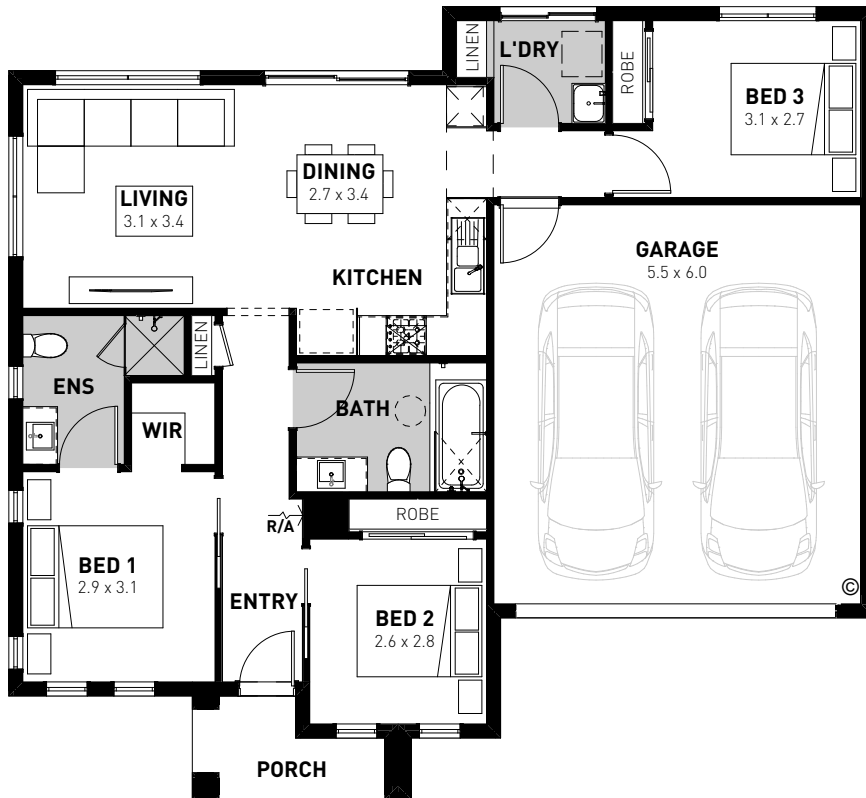

Astra 14

 3
  2
  2

Minimum Lot Size: 14.5m x 16m	Home Size: 11.8m x 13m	13.67 sq
--------------------------------------	-------------------------------	----------

Disclaimer © 2024, all plans are protected by copyright and are owned by ABN Group (VIC) Pty Ltd. Plans are based on a modern facade. Images used in this brochure are for illustrative purposes only and may depict fixtures, finishes, features, furnishings and landscaping not included in standard pricing or supplied by Homebuyers Centre including, but not limited to, planter boxes, fences, indoor fireplaces, hearth and tiling and barbeques. For more information on the pricing and specification of these homes please contact one of our New Homes Consultants. All information contained within this brochure was accurate at time of printing May 2024.