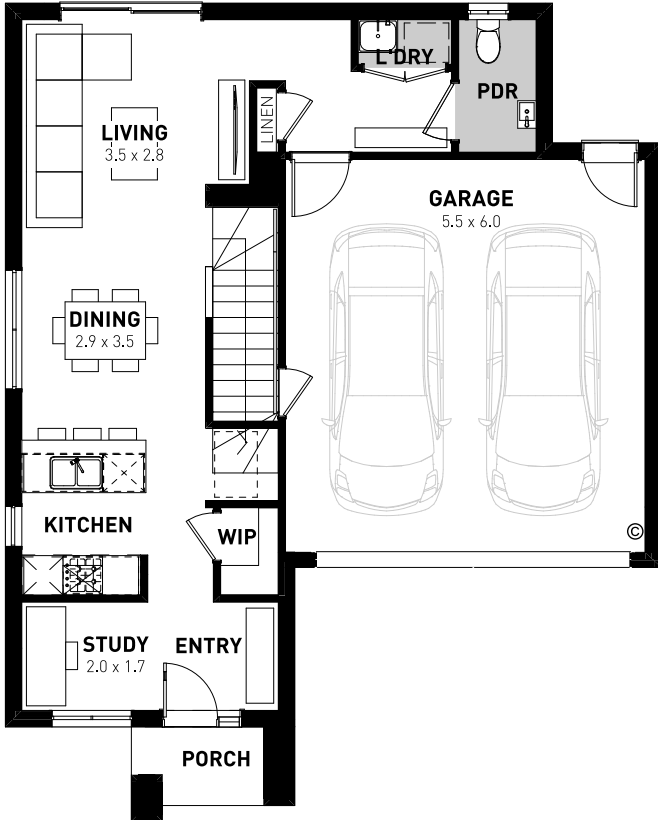

Bella 18

 3
  2.5
  2

Ground floor

First floor

Minimum Lot Size: 11m x 16m

Home Size: 10m x 12.47m

19.40 sq

Design Options: Ensuite Upgrade