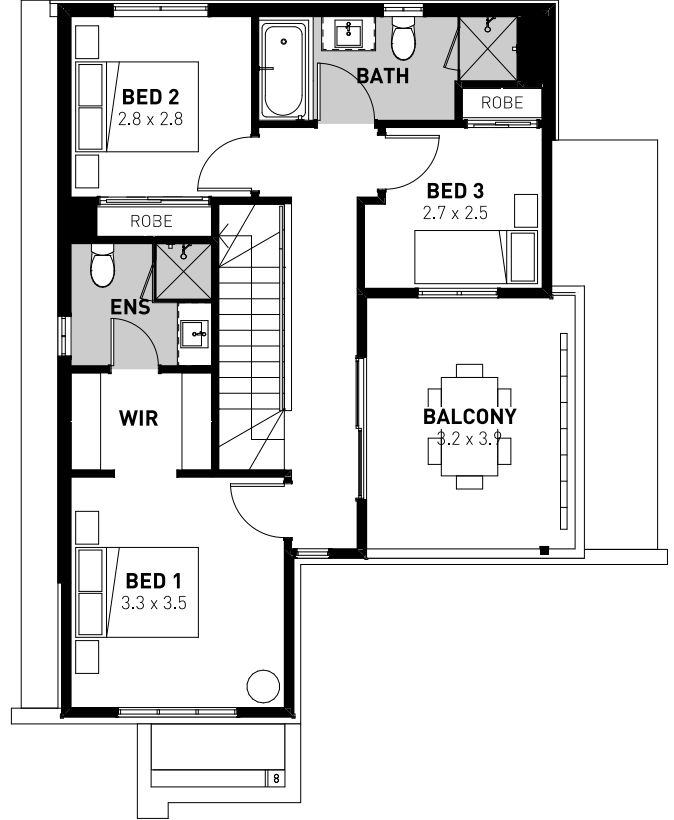

Bella 18

 3
  2.5
  2

Ground floor

First floor

Minimum Lot Size: 11m x 16m

Home Size: 10m x 12.47m

19.40 sq

Design Options: Ensuite Upgrade