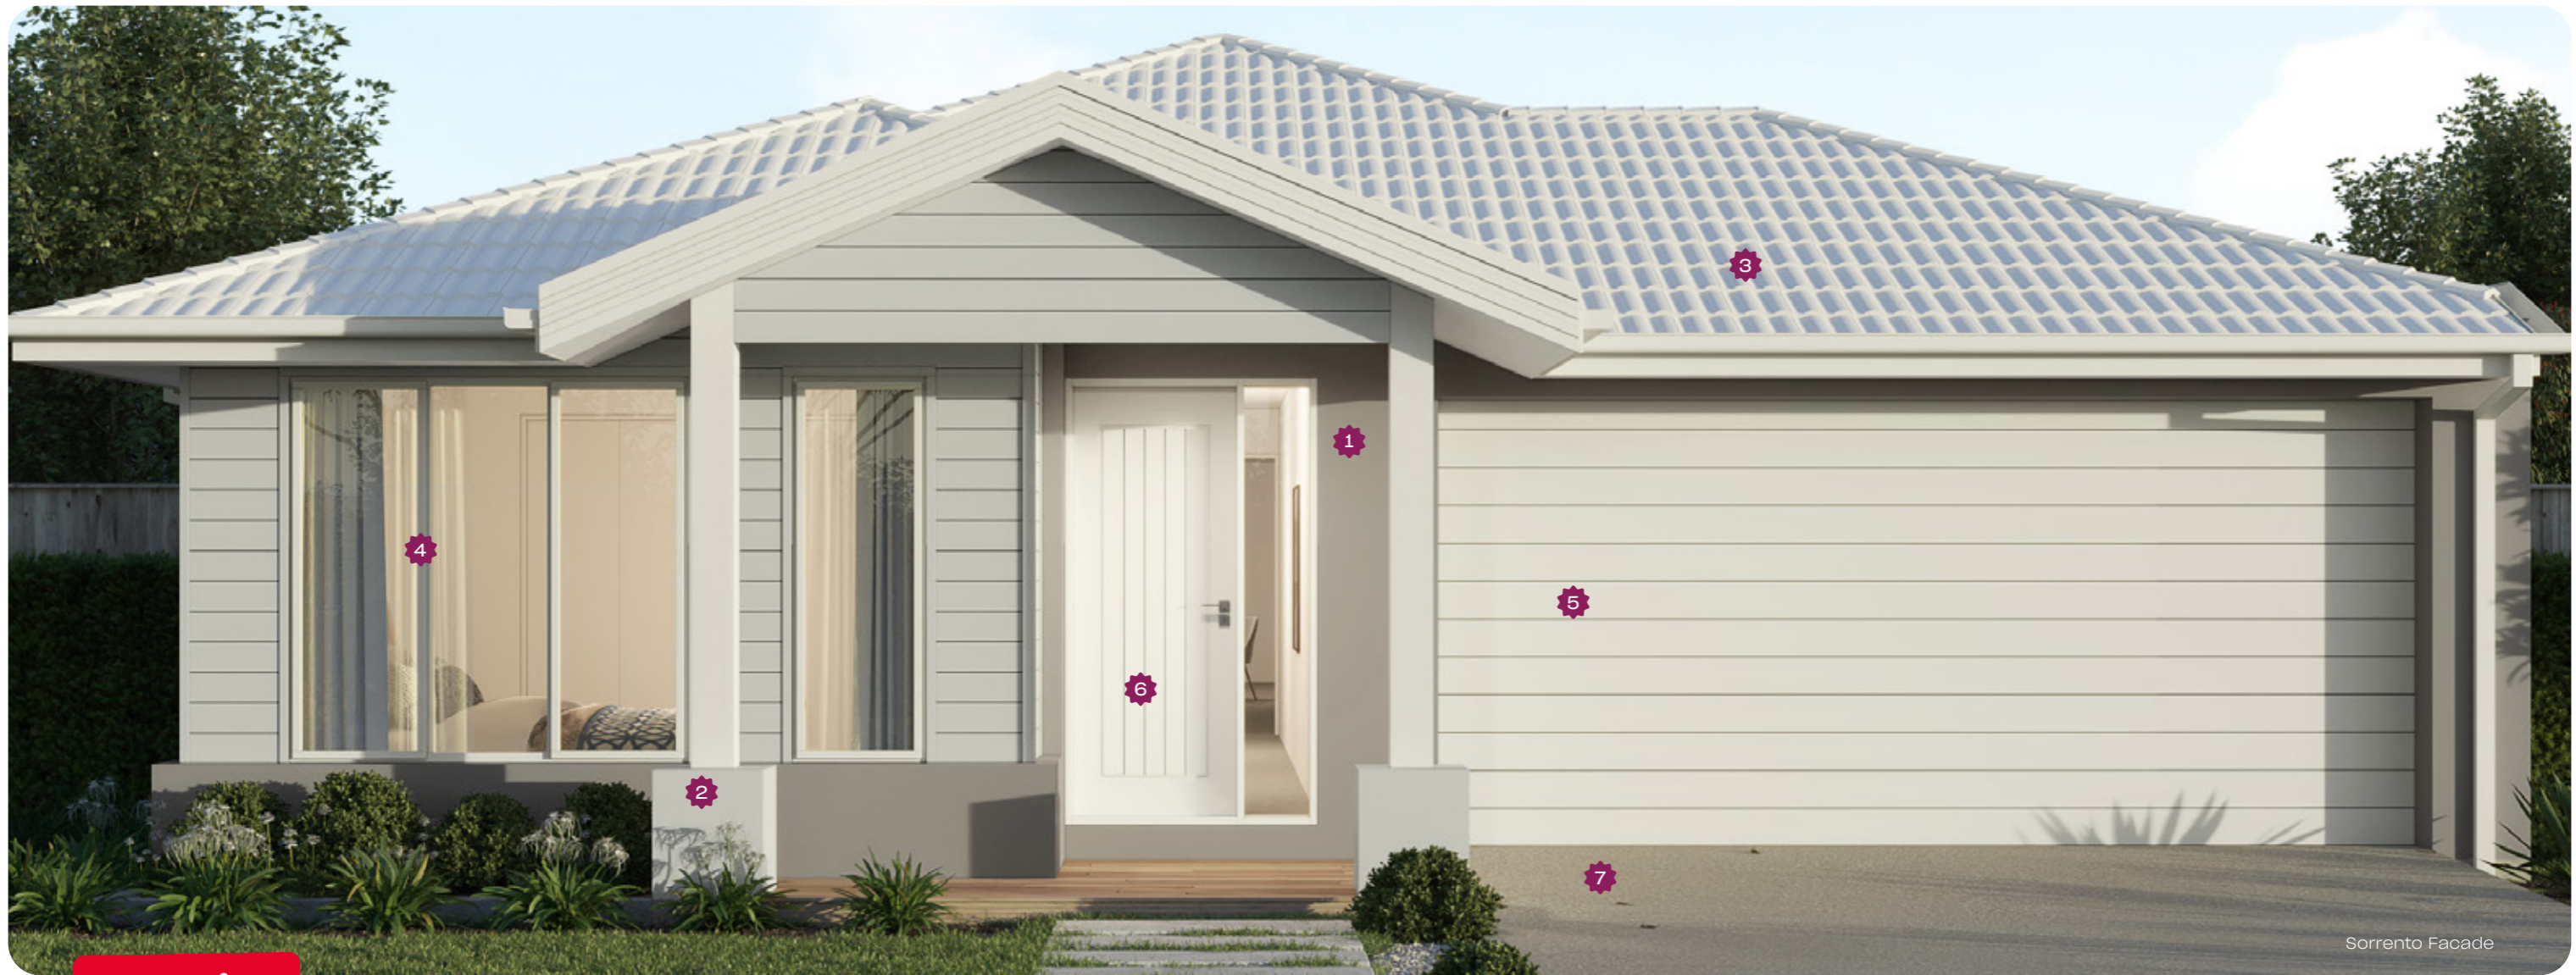

Grout
White

Laying Pattern
Horizontal Stackbond

Coastal

The Australian beach-loving lifestyle

Coastal is everything you'd expect when it comes to relaxed seaside living. Cool, bright whites and pale greys are based on the tones found in rolling sand dunes. This design scheme is fresh, light and energising – bringing together everything we love about the Australian beach lifestyle.