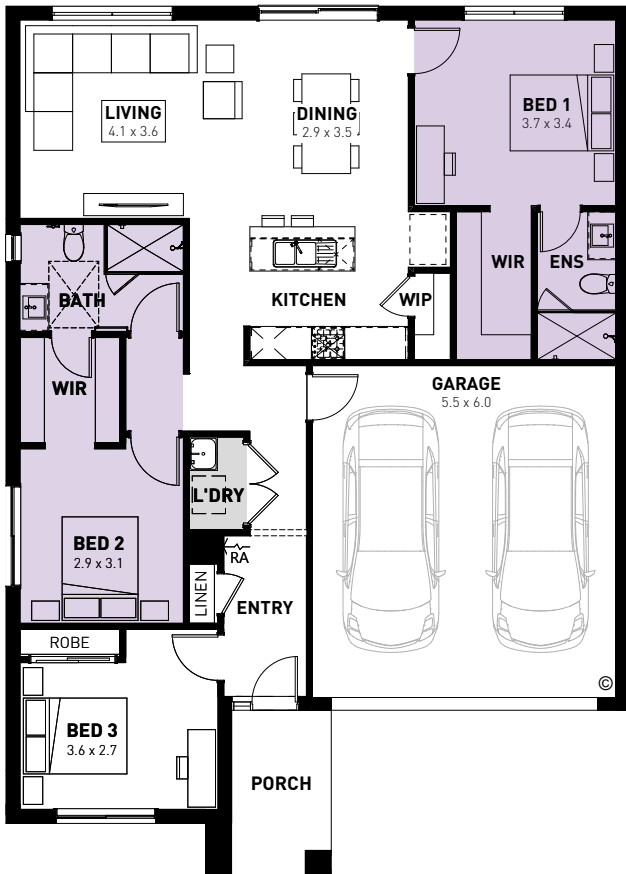

Homies

Share the mortgage

Not the bathroom

Hunter 17 Duo

3 2 2

Introducing the Homies Range. First homes designed to be shared by two co-owners. Two master bedrooms. Two ensues. Double garage. Zero compromise. Ask us how you can get into your first home sooner.

Minimum Block Size: 12.5 x 21m

Home Size: 157.1m²