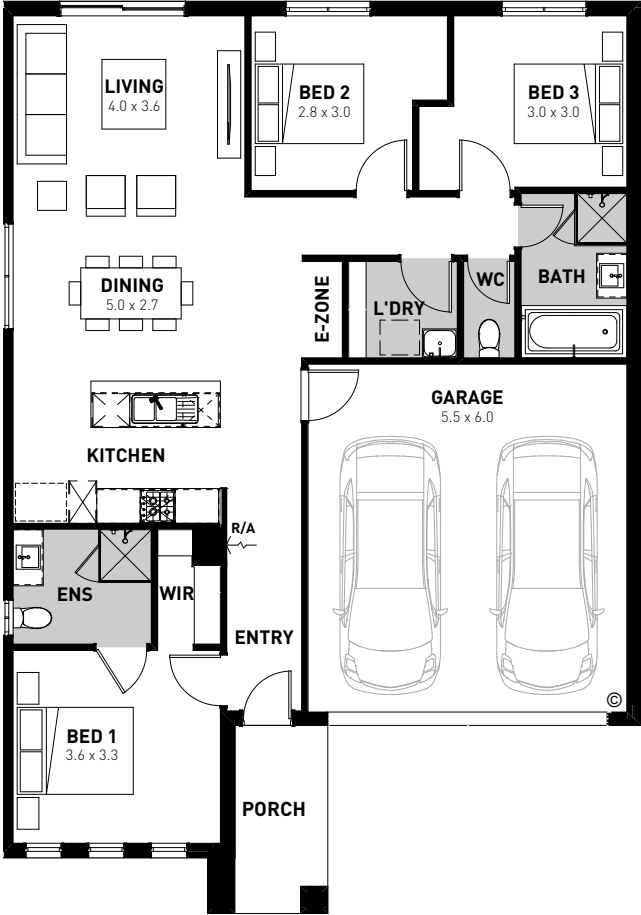

Essence 17

 3
  2
  2

Why the Essence?

- ✓ Open-plan living
- ✓ E-zone
- ✓ Ensuite and walk-in-robe to master suite

Minimum Lot Size:	12.5m x 21m	Home Size:	11m x 15.7m	16.47 sq
Design Options:	<input type="checkbox"/> Ensuite Upgrade			