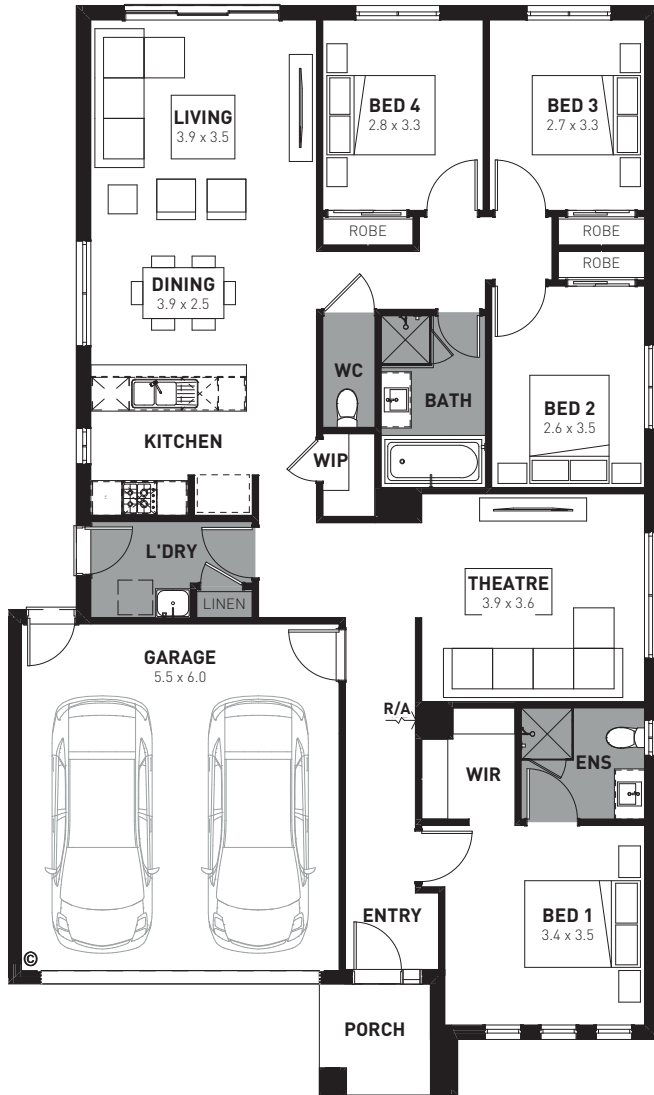

Addison Boost 20

 4
  2
  2

Why the Addison?

- ✓ Two living areas
- ✓ Adaptable layout with design options to suit your needs
- ✓ Perfect home for young families

Minimum Lot Size:	12.5m x 25m	Home Size:	11.3m x 18.8m	20.02 sq
Design Options:	<input type="checkbox"/> Ensuite Upgrade	<input type="checkbox"/> Alternate Kitchen	<input type="checkbox"/> Alternate Theatre	<input type="checkbox"/> Rear Flip
	<input type="checkbox"/> Outdoor Living			